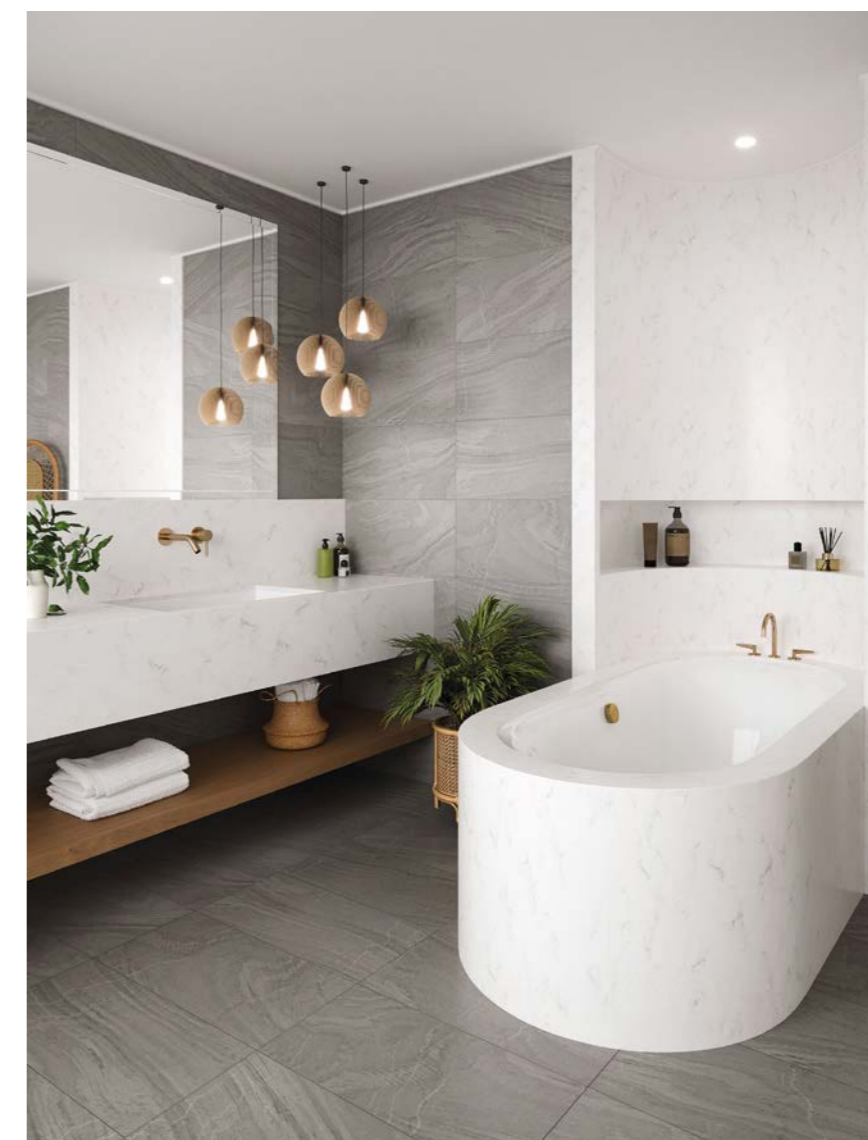

Crisp and fresh, this white marble-effect surface features delicate veining perfect for bathrooms, countertops and shower spaces.

Aurora Ecu

M701

12 mm